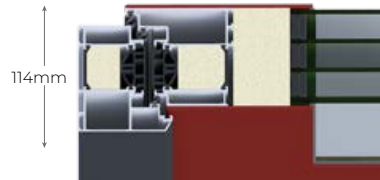

RK Premium Classic II

0,72 W/m²K

0,67 W/m²K

0,90 W/m²K

0,72 W/m²K

Outside: laminated safety glass 6mm (VSG)
Middle: sandblasted / stained / float coated
Inside: laminated safety glass 6mm (VSG)

Outside: laminated safety glass 6mm (VSG)
Middle I: sandblasted / stained / float coated
Middle II: float coated glass
Inside: laminated safety glass 6mm (VSG)

Outside: laminated safety glass 6mm (VSG)
Middle: sandblasted / stained / float coated
Inside: laminated safety glass 6mm (VSG)

Outside: laminated safety glass 6mm (VSG)
Middle: sandblasted / stained / float coated
Inside: laminated safety glass 6mm (VSG)

75mm

94mm

65mm

75mm

RK Exclusive: 75mm / 75mm
RK Exclusive Classic I: 85mm / 75mm
RK Exclusive Classic II: 95mm / 75mm

RK Premium: 75mm / 94mm
RK Premium Classic I: 85mm / 94mm
RK Premium Classic II: 95mm / 94mm

RK Entre: 65mm

RK Exclusive: 75mm / 75mm

Secured by Design
PAS24:2016

Secured by Design
PAS24:2016

Secured by Design
PAS24:2016

Secured by Design
PAS24:2016

ES 2420 Flag hinge
ES 2400 Rollband hinge (standard)
ES 2450 Concealed door hinge 90°
ES 2460 Concealed door hinge 160°

ES 2420 Flag hinge
ES 2400 Rollband hinge (standard)
ES 2460 Concealed door hinge 160°

ES 2400 Rollband hinge (standard)

RK Pivot hinge

RK Exclusive: inwards / outwards
RK Exclusive Classic I: inwards
RK Exclusive Classic II: inwards

RK Premium: inwards

RK Entre: inwards / outwards

RK Exclusive: inwards / outwards