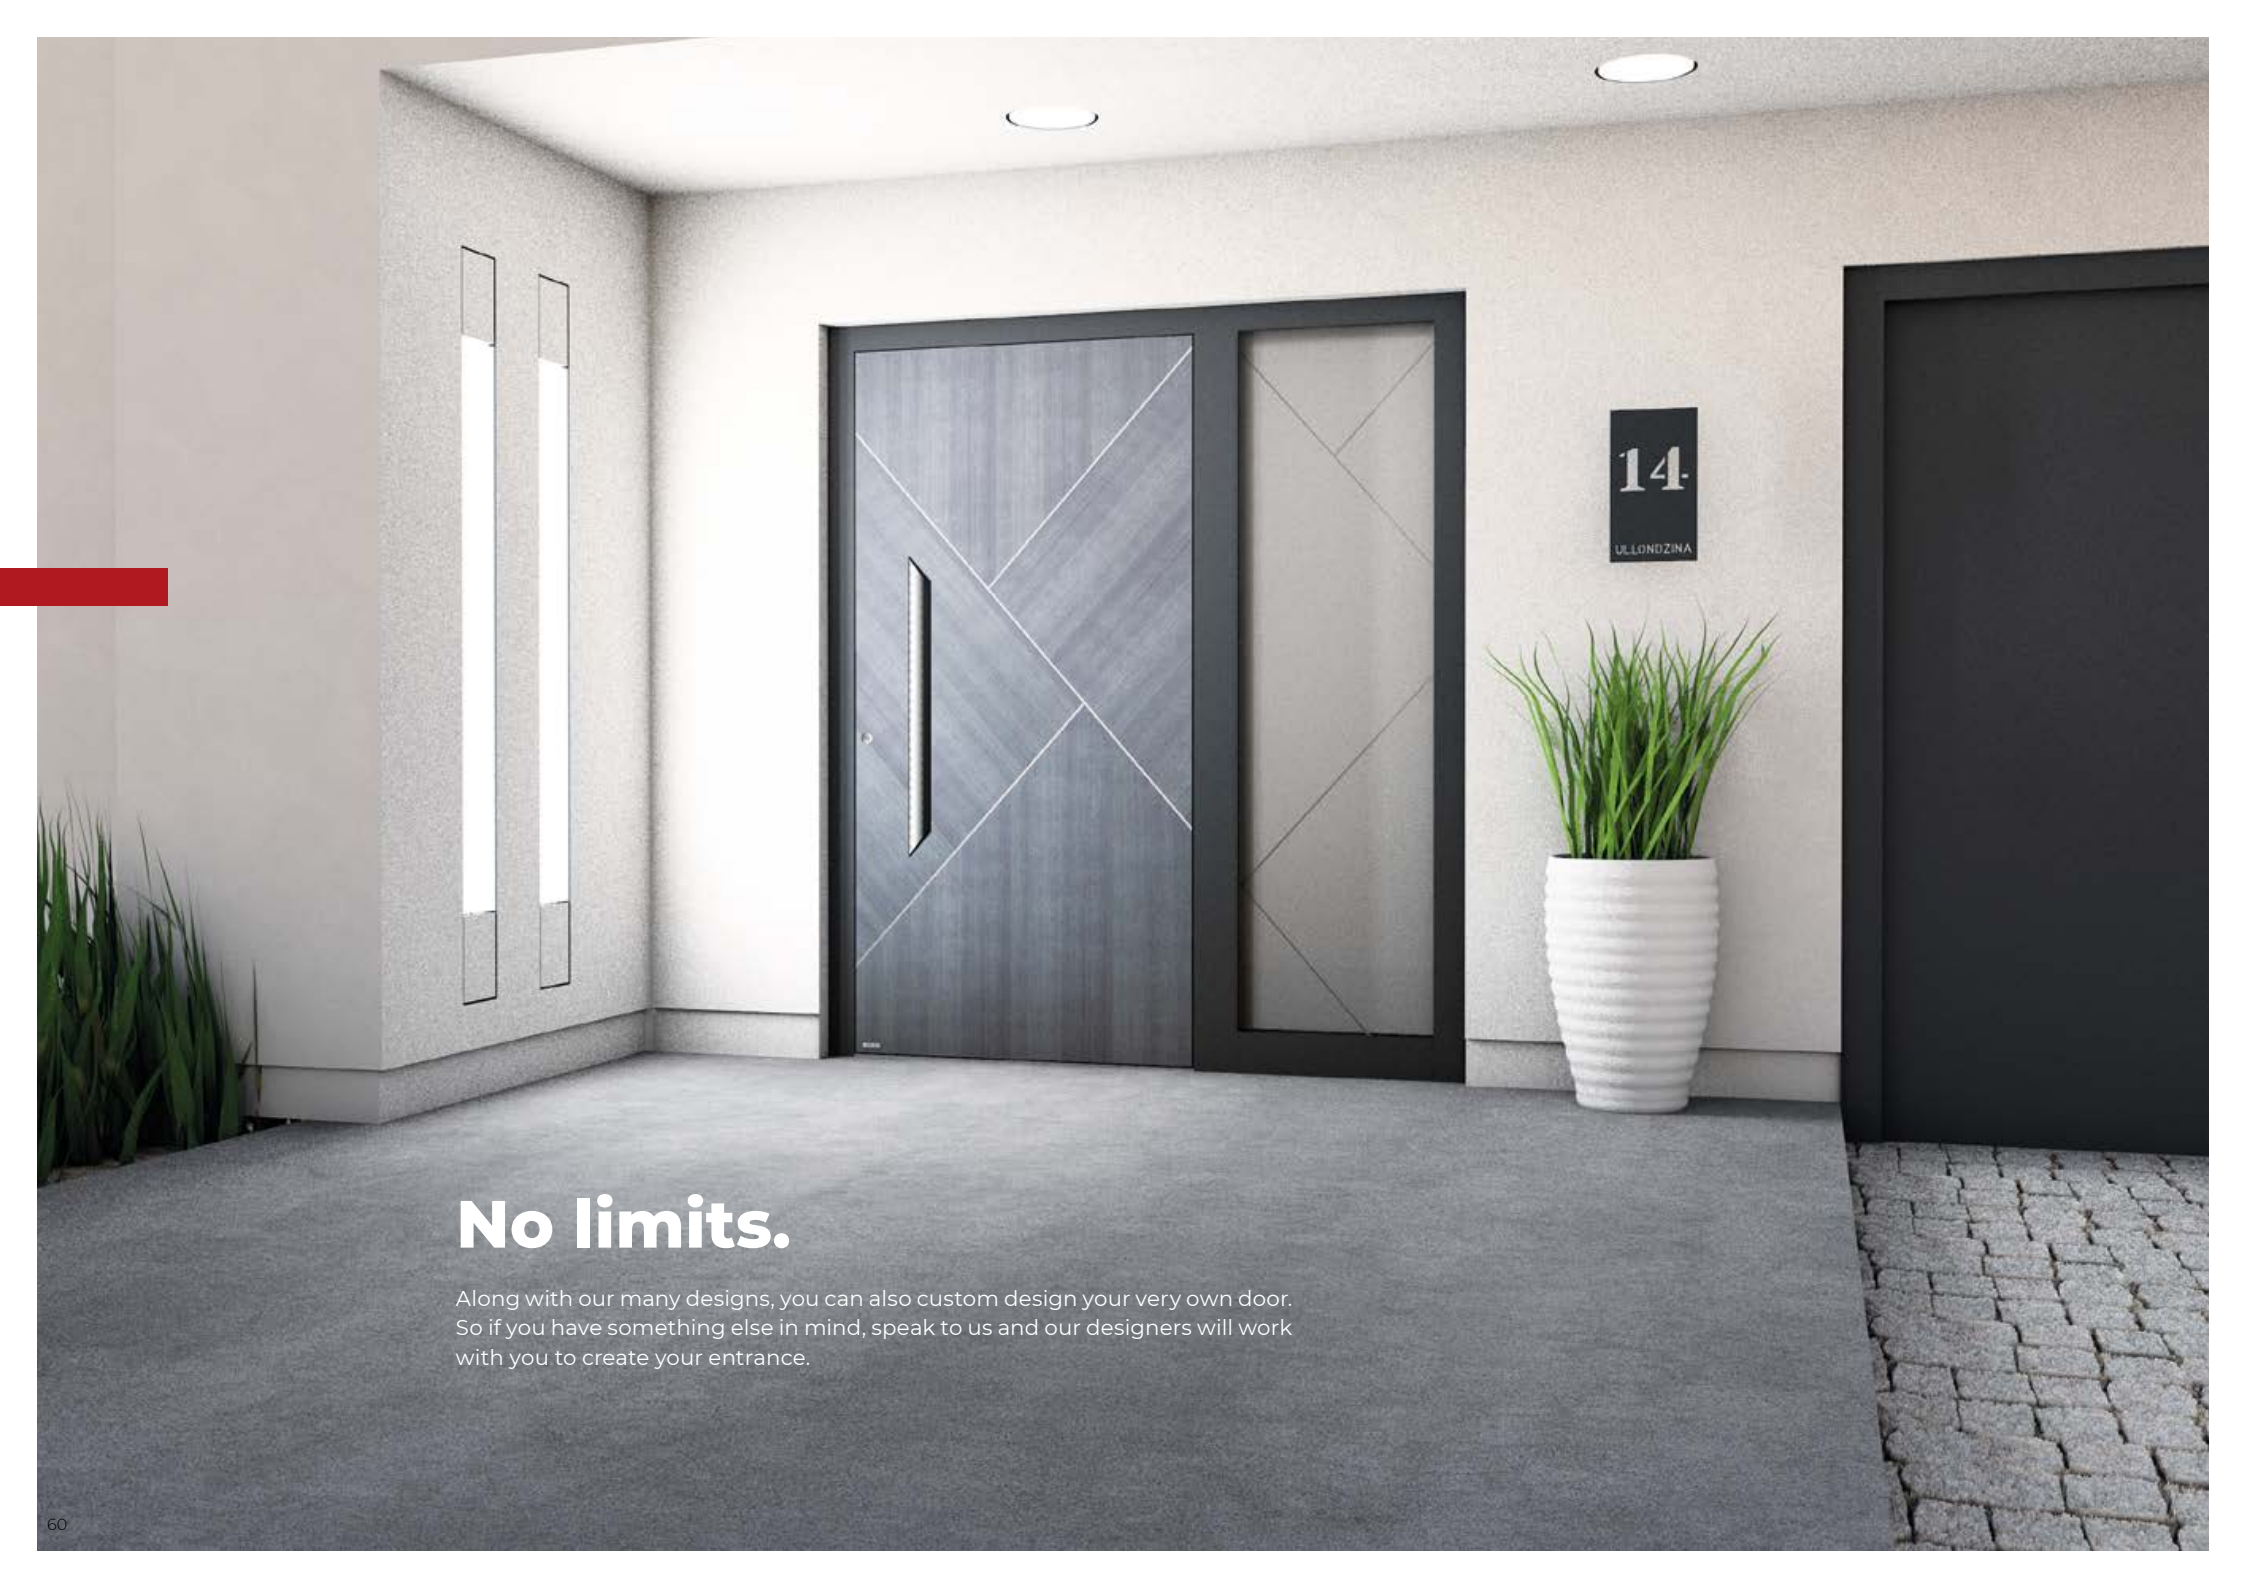

No limits.

Along with our many designs, you can also custom design your very own door. So if you have something else in mind, speak to us and our designers will work with you to create your entrance.