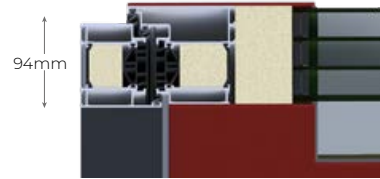

RK EXCLUSIVE

RK PREMIUM

RK ENTRE

RK PIVOT

RK Premium

0,72 W/m²K

0,67 W/m²K

0,90 W/m²K

0,72 W/m²K

Outside: laminated safety glass 6mm (VSG)
Middle: sandblasted / stained / float coated
Inside: laminated safety glass 6mm (VSG)

Outside: laminated safety glass 6mm (VSG)
Middle I: sandblasted / stained / float coated
Middle II: float coated glass
Inside: laminated safety glass 6mm (VSG)

Outside: laminated safety glass 6mm (VSG)
Middle: sandblasted / stained / float coated
Inside: laminated safety glass 6mm (VSG)

Outside: laminated safety glass 6mm (VSG)
Middle: sandblasted / stained / float coated
Inside: laminated safety glass 6mm (VSG)

75mm

94mm

65mm

75mm

RK Exclusive: 75mm / 75mm
RK Exclusive Classic I: 85mm / 75mm
RK Exclusive Classic II: 95mm / 75mm

RK Premium: 75mm / 94mm
RK Premium Classic I: 85mm / 94mm
RK Premium Classic II: 95mm / 94mm

RK Entre: 65mm

RK Exclusive: 75mm / 75mm

Secured by Design
PAS24:2016

Secured by Design
PAS24:2016

Secured by Design
PAS24:2016

Secured by Design
PAS24:2016

ES 2420 Flag hinge
ES 2400 Rollband hinge (standard)
ES 2450 Concealed door hinge 90°
ES 2460 Concealed door hinge 160°

ES 2420 Flag hinge
ES 2400 Rollband hinge (standard)
ES 2460 Concealed door hinge 160°

ES 2400 Rollband hinge (standard)

RK Pivot hinge

RK Exclusive: inwards / outwards
RK Exclusive Classic I: inwards
RK Exclusive Classic II: inwards

RK Premium: inwards

RK Entre: inwards / outwards

RK Exclusive: inwards / outwards