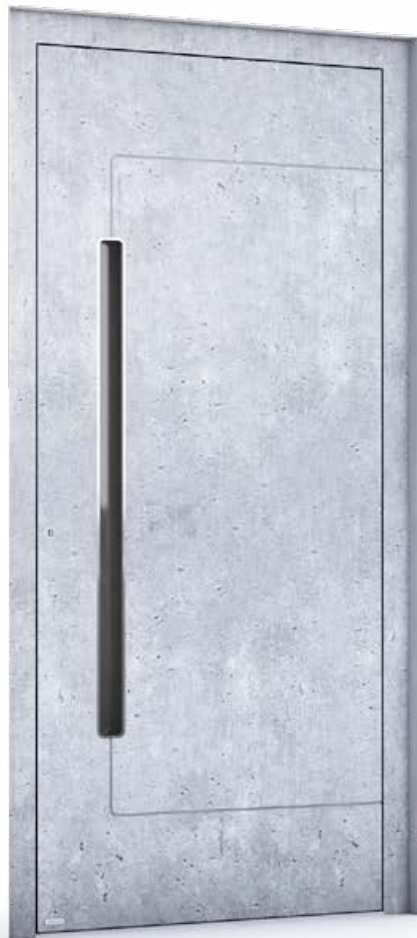

| EXCLUSIVE | PREMIUM | PIVOT |

RK 5350

Future Line
Example

Concrete imitation

Grooves 5mm

ES 550.1200 recessed handle with design chromed application and internal Antisol Grey Glass

| EXCLUSIVE | PREMIUM | PIVOT |