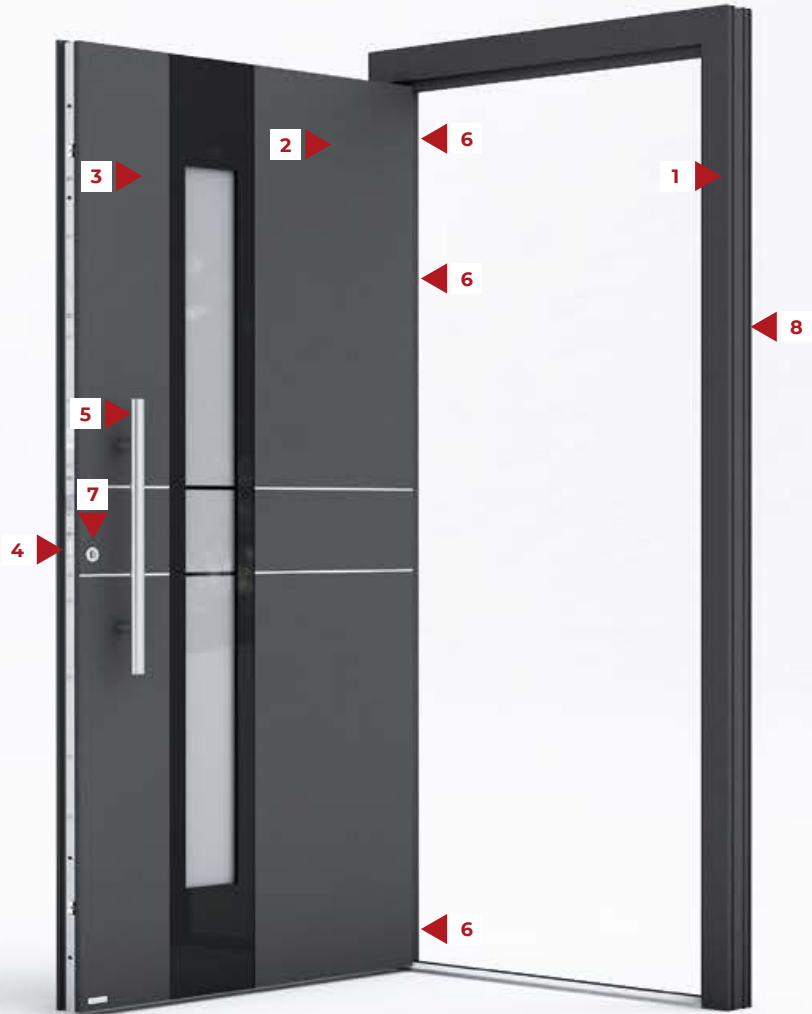

High standard equipment

All our aluminium doors offer individual designs, benefitting from high performance, security, and build quality with following standard specification:

- Highly insulated RK Aluminium system front door. 1
- 16 colours in matt or fine structure finish. 2
- High performance insulated core with laminated safety and heat protection triple glazing (warm edge). 3
- 3 point automatic stainless steel lock with integrated and adjustable lock receiver. 4
- Stainless steel handrail 600mm long with straight or angled fixings. 5
- Two-piece flag hinge (Standard, Modern)
• Three-piece roll band (Exclusive, Premium, Prestige)
• Pivot hinge (Pivot) 6
- BKS profile security cylinder with 5 keys included. 7
- Standard dimensions up to 1150 x 2250mm (larger sizes available subject to surcharge). 8