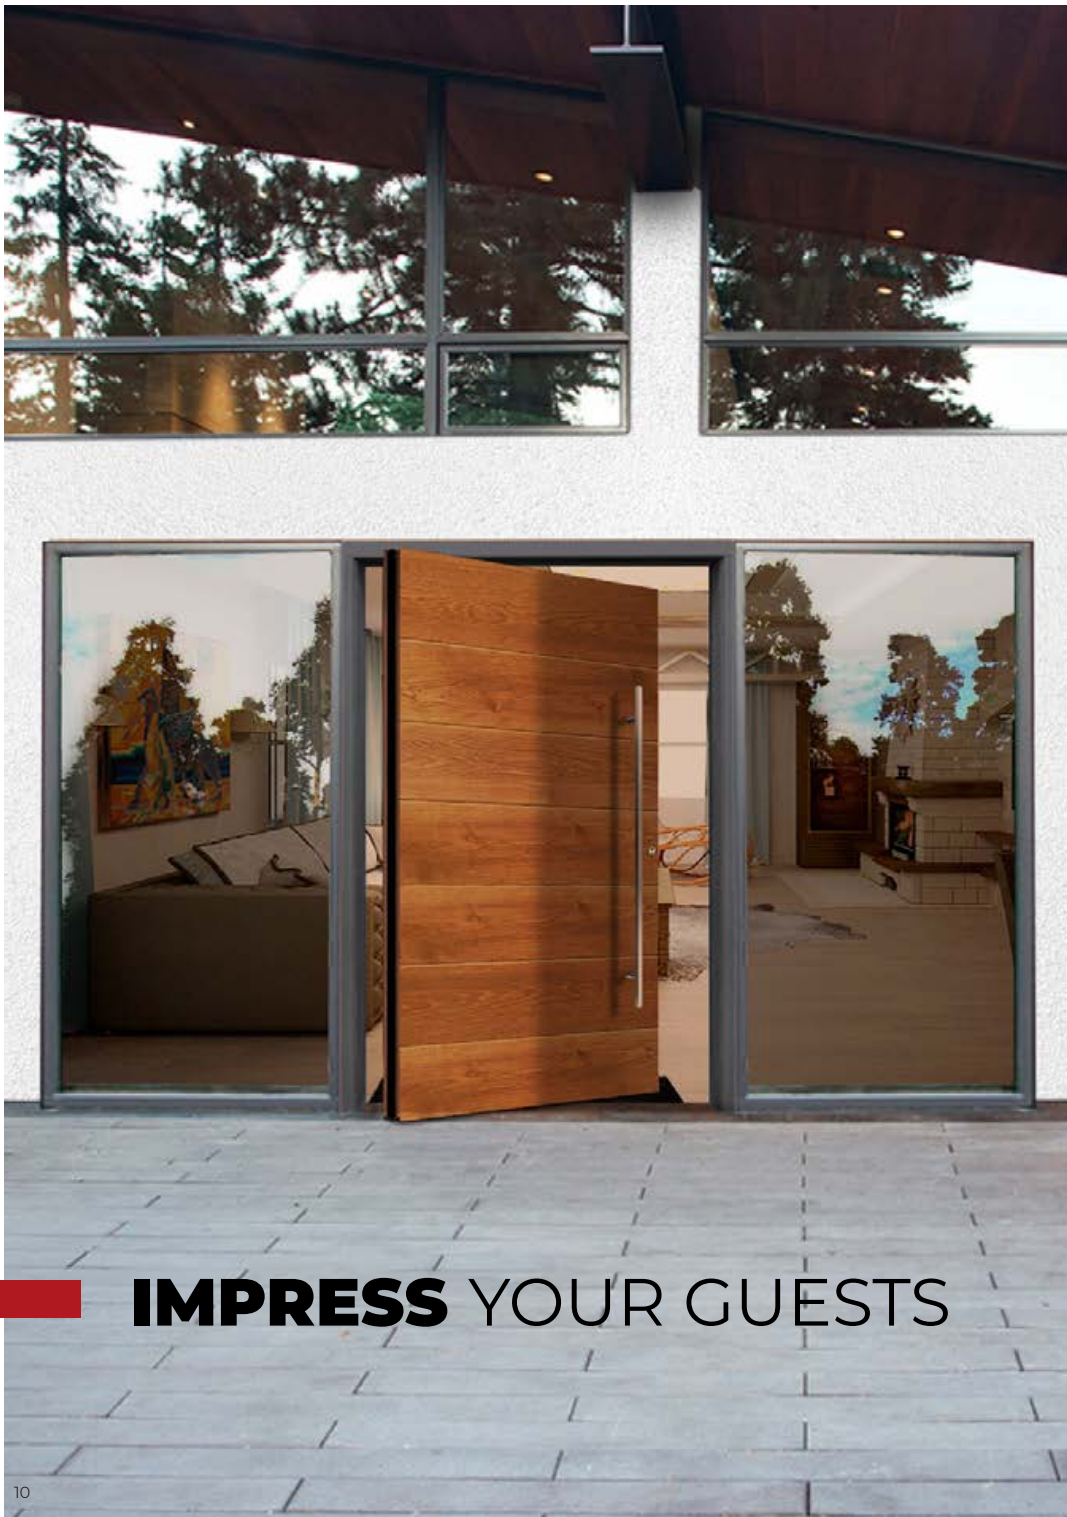

PIVOT DOORS

The ultimate entrance.

This prestigious opening style is available for all our door designs, both standard and custom, with the added benefit of grand door sizes up to 2000mm wide x 3500mm high*, in a single panel. In addition, sidelights and fanlights are available within a single frame construction to create the ultimate entrance.