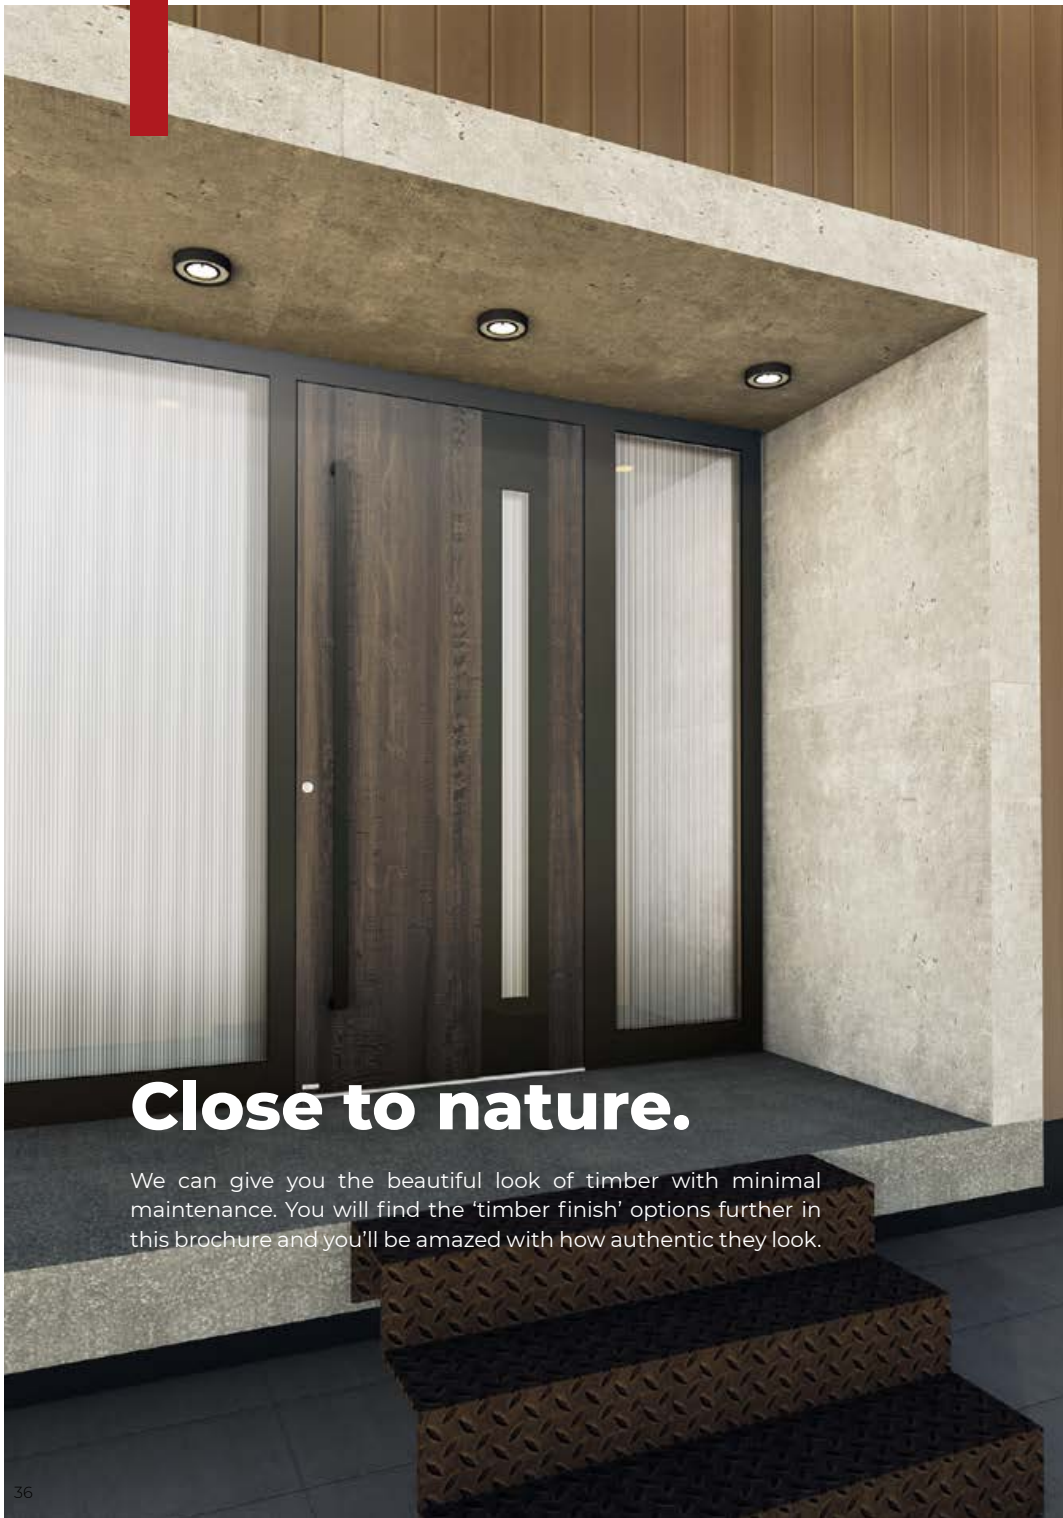

U - type grooves

ES 105.1200 stainless steel handrail with a built finger scanner ekey ARTE

| MODERN | EXCLUSIVE | PREMIUM | PIVOT |

Close to nature.

We can give you the beautiful look of timber with minimal maintenance. You will find the 'timber finish' options further in this brochure and you'll be amazed with how authentic they look.