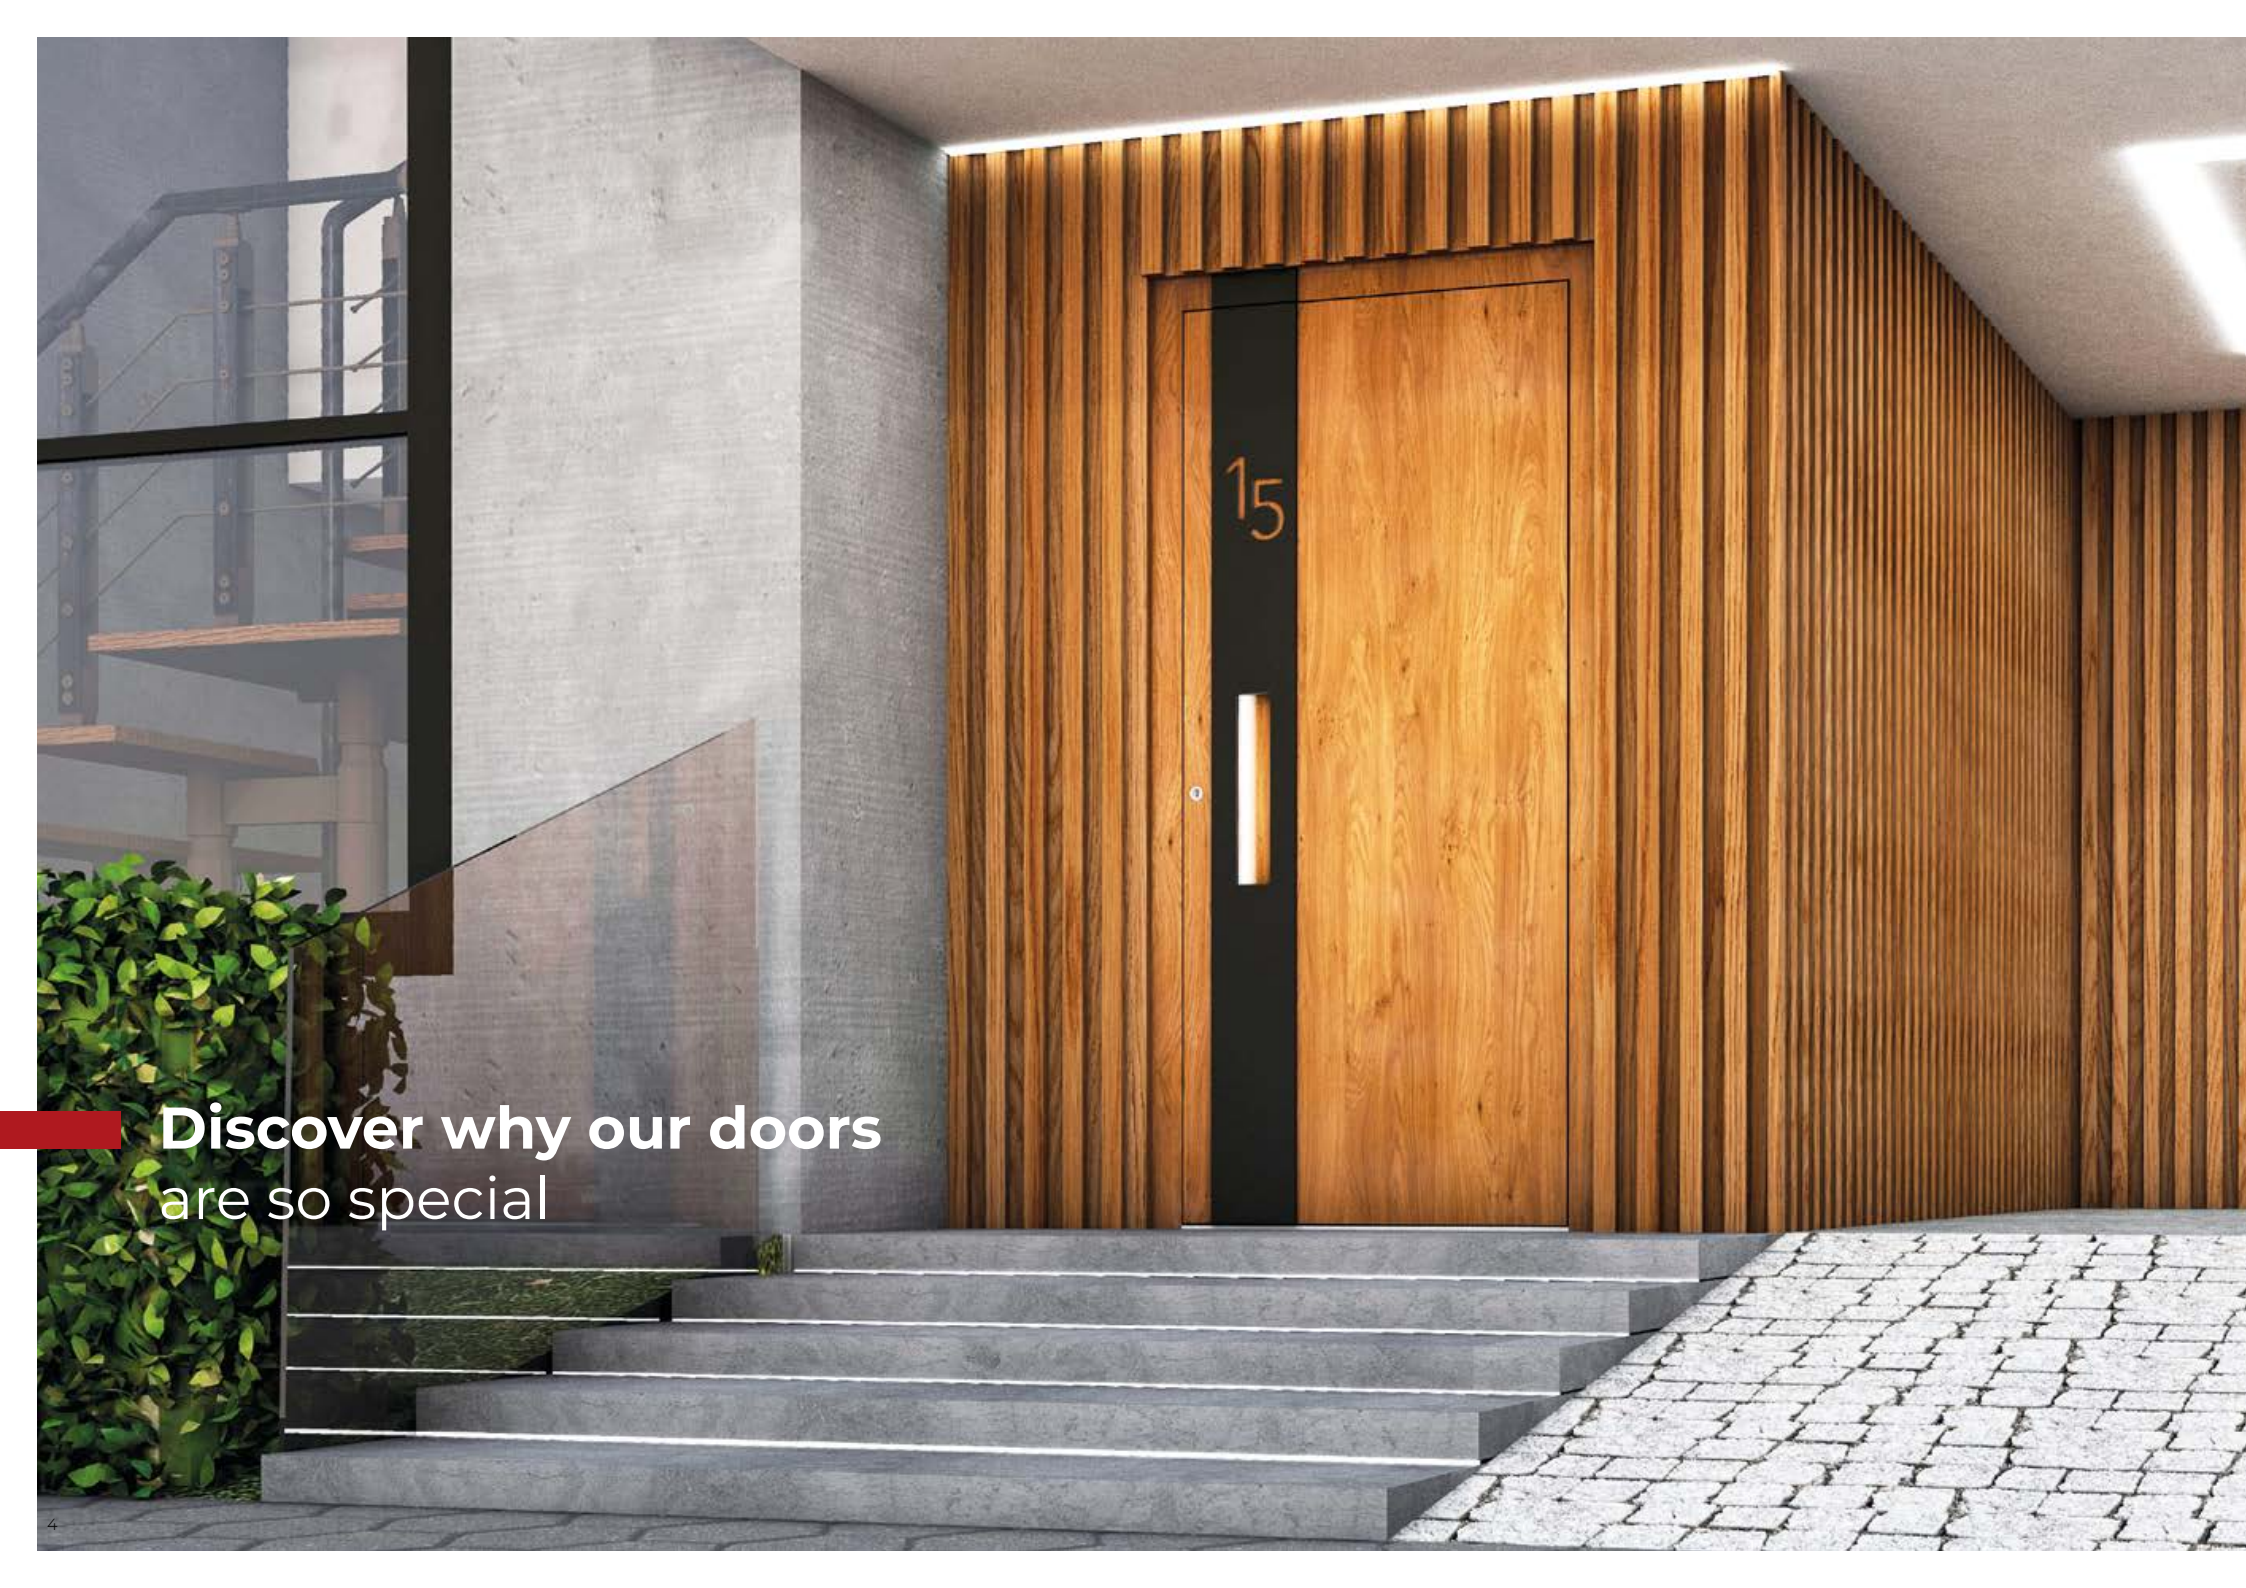

**Discover why our doors
are so special**