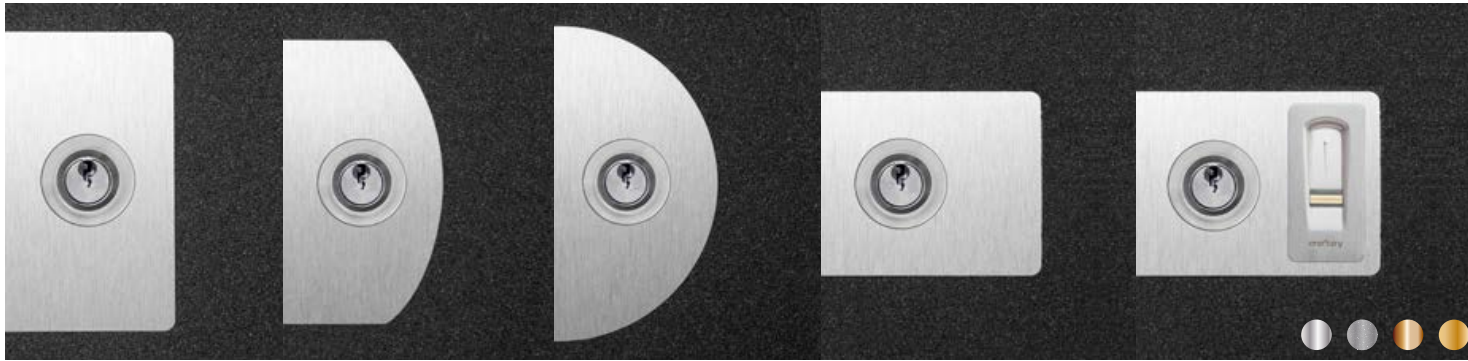

Alunox scratch protection flush- embedded outside

ES 3300

Alunox scratch protection flush- embedded outside

ES 3500

Alunox scratch protection flush- embedded outside

ES 3510

Alunox scratch protection flush with built finger scanner ekey ARTE- embedded outside