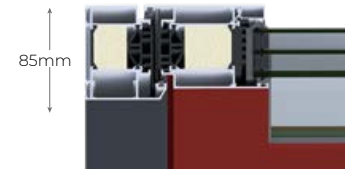

RK Standard Classic I