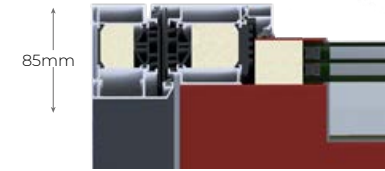

RK Modern Classic I

U_a Permeability

0,95 W/m²K

0,92 W/m²K

Glass construction

Outside: laminated safety glass 6mm (VSG)
Middle: sandblasted / stained / float coated
Inside: laminated safety glass 6mm (VSG)

Outside: laminated safety glass 6mm (VSG)
Middle: sandblasted / stained / float coated
Inside: laminated safety glass 6mm (VSG)

Panel thickness

44mm

44mm

Profiles thickness (frame / door leaf)

RK Standard: 75mm / 75mm
RK Standard Classic I: 85mm / 75mm

RK Modern: 75mm / 75mm
RK Modern Classic I: 85mm / 75mm

Safety

Secured by Design
PAS24:2016

Secured by Design
PAS24:2016

Hinges

ES 2420 Flag hinge (standard)
ES 2400 Rollband hinge
ES 2450 Concealed door hinge 90°
ES 2460 Concealed door hinge 160°

ES 2420 Flag hinge (standard)
ES 2400 Rollband hinge
ES 2450 Concealed door hinge 90°
ES 2460 Concealed door hinge 160°

Type of opening

RK Standard: inwards / outwards
RK Standard Classic I: inwards

RK Modern: inwards / outwards
RK Modern Classic I: inwards