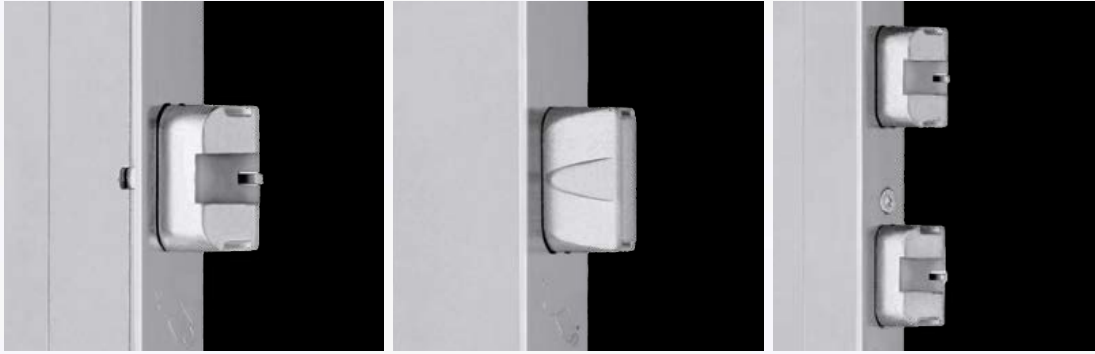

ACCESSORIES

Automatic latchbolt

Simply allow the door to fall shut: as soon as the door is shut, the automatic latchbolts automatically throw 20mm and are secured to prevent them being forced back- the door is locked when just pulled shut. These locking systems can be opened at any time via the lever handle from the inside and by key from the outside.

Massive bolt (MR)

The GU-SECURY MR system provides you with a multi-point lock which is protected from being sawn through or forced back- with two or four MR bolts depending on the requirements.

Automatic double latchbolt

The particularly robust, self-locking system GU-SECURY Automatic 4 e.g. for house and apartment doors. Two MR bolts and two automatic latchbolts automatically throw 20mm when the door is pulled shut and are secured against being forced back.