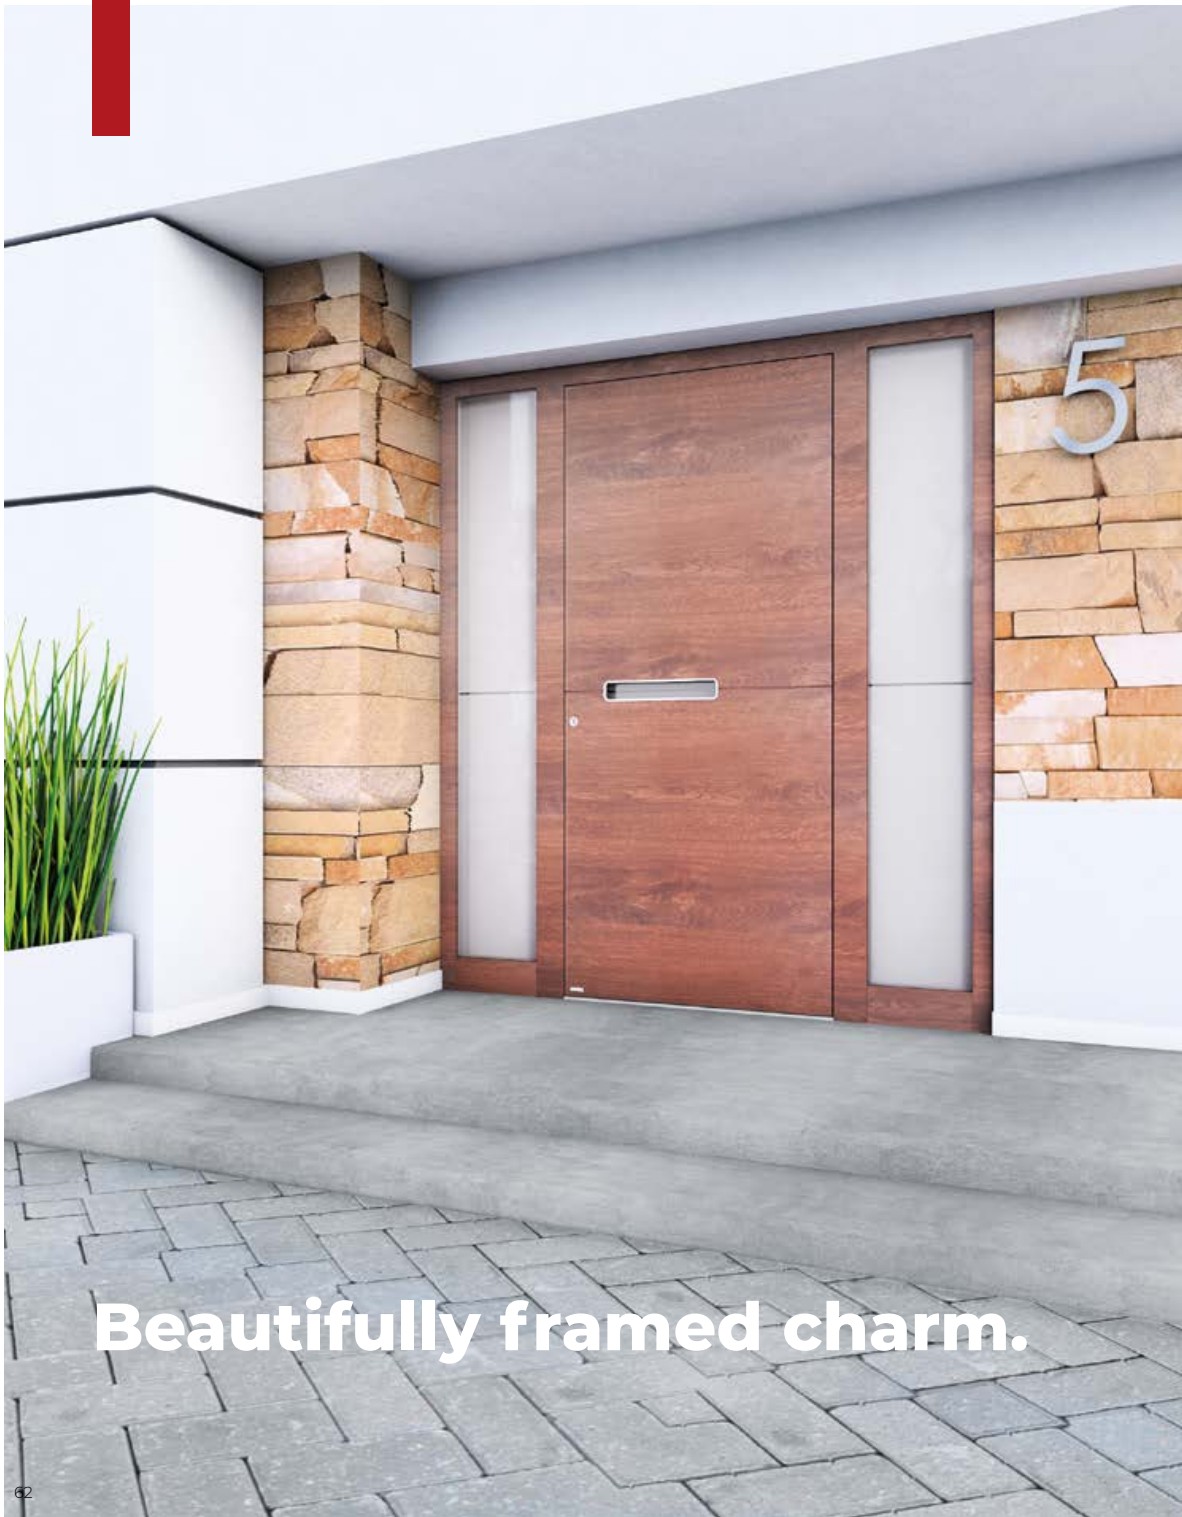

RK 5260

Future Line
Example

Frame: RAL 7016 Anthracite Grey - matt
Door leaf: Graphite Shadow

Alunox 5mm application flush

ES 410.600 recessed handrail with LED lighting

| EXCLUSIVE | PREMIUM | PIVOT |

Beautifully framed charm.