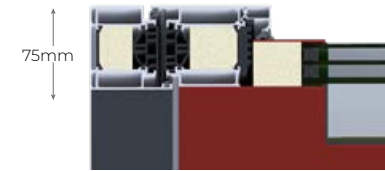

Depending on the door profile, their thermal performance also changes.

Our UD values were calculated according to DIN EN ISO10077-1, based on a door dimension of 1150 x 2250mm.

RK STANDARD

RK Standard

RK MODERN