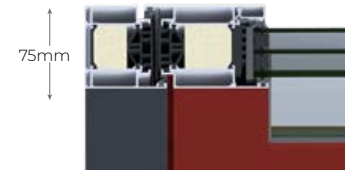

Depending on the door profile, their thermal performance also changes.

Our UD values were calculated according to DIN EN ISO10077-1, based on a door dimension of 1150 x 2250mm.

RK STANDARD

RK Standard

RK MODERN