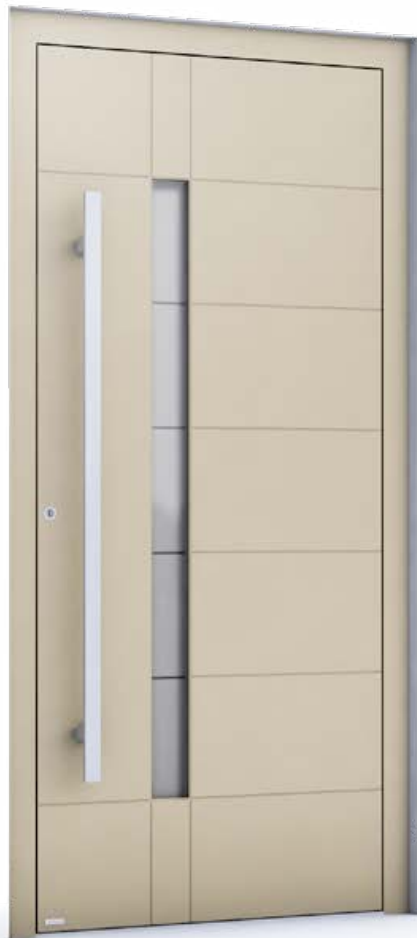

RK 4010

Smart Line
Example

RAL 9005 Jet Black - microstructure

Alunox 5mm application flush

ES 200.1400 stainless steel handrail (Jatobe)

| MODERN | EXCLUSIVE | PREMIUM | PIVOT |

RK 4020

Smart Line
Example